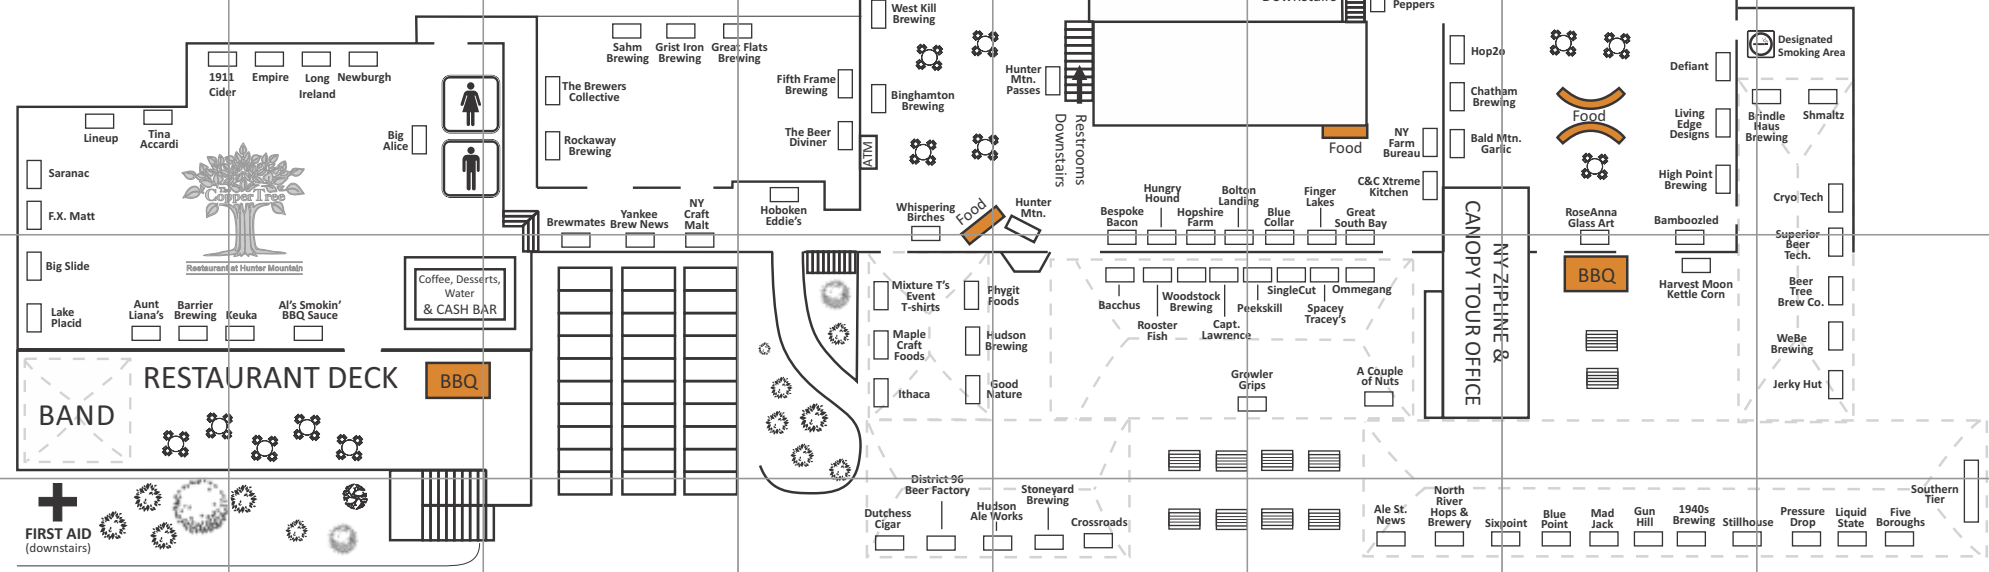

MAIN ENTRANCE
LOWER LEVEL
ENTRY

SPONSORS

Hudson Valley
MAGAZINE

YOU MUST BE 21 TO ENTER. VALID ID
MUST BE CARRIED AT ALL TIMES AND
PRODUCED UPON REQUEST.

BREWERS

1940's Brewing Company - H4
2 Way Brewing - D6
42 North Brewing Company - E6
Abandon Brewing Company - E6
Adirondack Pub & Brewery - F6
Andean (KUKA) - D6
Artisanal Brew Works - E6
Bacchus Brewing Co. - F3
Barrier Brewing Co. - B3
The Beer Diviner - E2
Beer Tree Brew Co. - I3
Big aLiCe Brewing Co. - C2
Big Ditch Brewing Company - E6
Big Slide Brewery & Public House - B3
Binghamton Brewing Co. - E2
Blue Collar Brewery - G2
Blue Point Brewing Company - H4
Bolton Landing Brewing Co. - F2
The Brewers Collective Beer Co. - D2
The Brewery of Broken Dreams - E-F5
Brewery Ommegang - G3
Brindle Haus Brewing Company - I2
Broken Bow Brewery - F6
The Bronx Brewery - E6
Brooklyn Brewery - H1
Brown's Brewing Company - D6
Bull & Barrel Brew Pub - E5
Captain Lawrence Brewing - F3
Catskill Brewery - D6
CB Craft Brewers - D5
CH Evans/Albany Pump - E6
Chatham Brewing, LLC - G2
Clemson Bros Brewery - F6
Common Roots Brewing Company - F6
Community Beer Works - D6
Cooperstown Brewing Company - G6
Council Rock Brewery - F6
Crossroads Brewing Company - F4
The Defiant Brewing Company - H2
Destination Unknown Beer Co. - F6
District 96 - E4
Diversion Brewing Co. - E6
Empire Brewing Company - C2
Equilibrium Brewery - E6
The FarmHouse Brewery - H1
Fifth Frame Brewing - E2