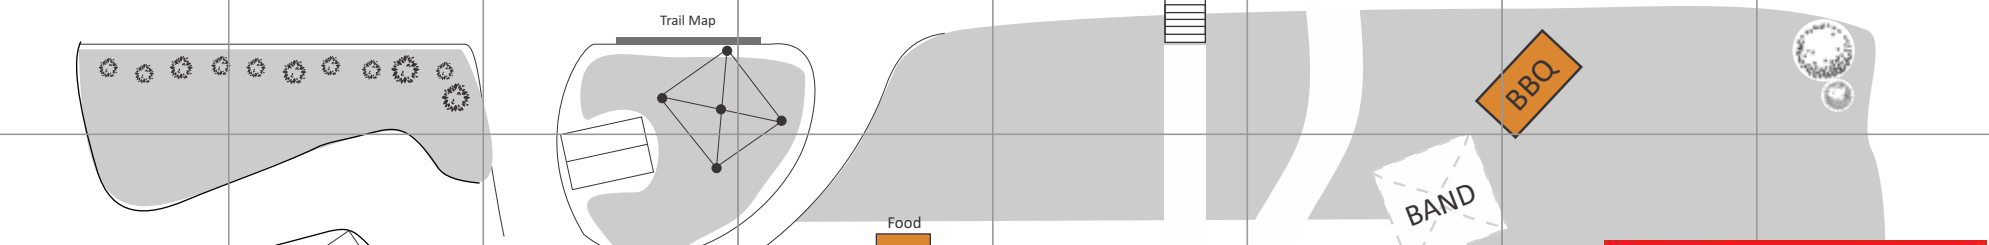

MAIN ENTRANCE
LOWER LEVEL
ENTRY

SPONSORS

Hudson Valley
MAGAZINE

YOU MUST BE 21 TO ENTER. VALID ID
MUST BE CARRIED AT ALL TIMES AND
PRODUCED UPON REQUEST.

BREWERS

1940's Brewing Company - H4
2 Way Brewing - D6
42 North Brewing Company - E6
Abandon Brewing Company - E6
Adirondack Pub & Brewery - F6
Andean (KUKA) - D6
Artisanal Brew Works - E6
Bacchus Brewing Co. - F3
Barrier Brewing Co. - B3
The Beer Diviner - E2
Beer Tree Brew Co. - I3
Big aLiCe Brewing Co. - C2
Big Ditch Brewing Company - E6
Big Slide Brewery & Public House - B3
Binghamton Brewing Co. - E2
Blue Collar Brewery - G2
Blue Point Brewing Company - H4
Bolton Landing Brewing Co. - F2
The Brewers Collective Beer Co. - D2
The Brewery of Broken Dreams - E-F5
Brewery Ommegang - G3
Brindle Haus Brewing Company - I2
Broken Bow Brewery - F6
The Bronx Brewery - E6
Brooklyn Brewery - H1
Brown's Brewing Company - D6
Bull & Barrel Brew Pub - E5
Captain Lawrence Brewing - F3
Catskill Brewery - D6
CB Craft Brewers - D5
CH Evans/Albany Pump - E6
Chatham Brewing, LLC - G2
Clemson Bros Brewery - F6
Common Roots Brewing Company - F6
Community Beer Works - D6
Cooperstown Brewing Company - G6
Council Rock Brewery - F6
Crossroads Brewing Company - F4
The Defiant Brewing Company - H2
Destination Unknown Beer Co. - F6
District 96 - E4
Diversion Brewing Co. - E6
Empire Brewing Company - C2
Equilibrium Brewery - E6
The FarmHouse Brewery - H1
Fifth Frame Brewing - E2