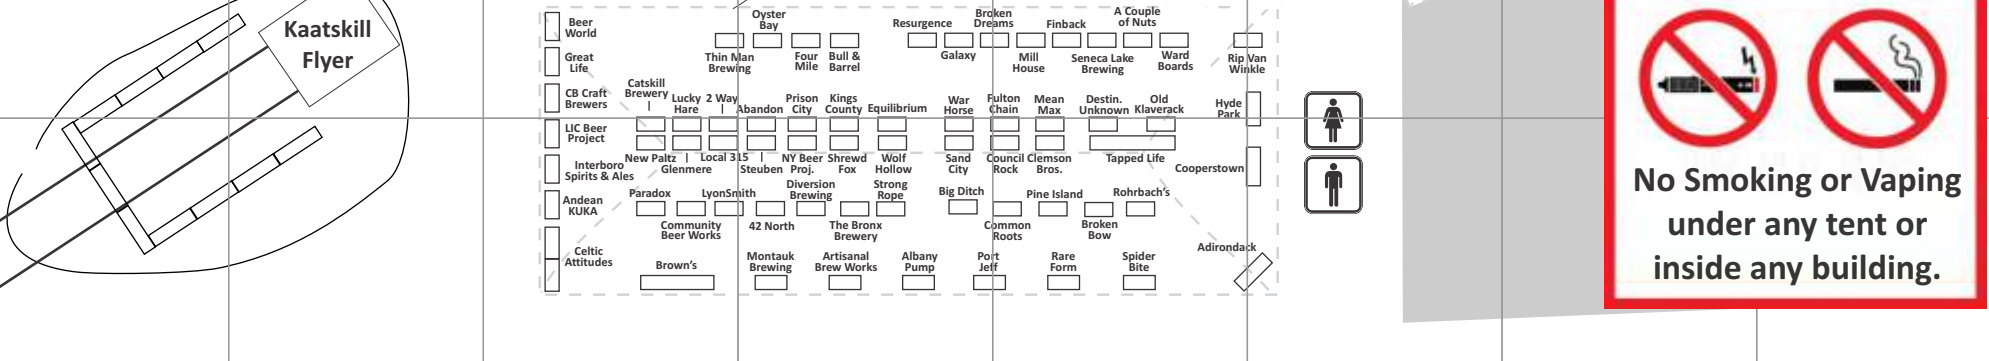

MAIN ENTRANCE
LOWER LEVEL
ENTRY

SPONSORS

Hudson Valley
MAGAZINE

YOU MUST BE 21 TO ENTER. VALID ID
MUST BE CARRIED AT ALL TIMES AND
PRODUCED UPON REQUEST.

BREWERS

1940's Brewing Company - H4
2 Way Brewing - D6
42 North Brewing Company - E6
Abandon Brewing Company - E6
Adirondack Pub & Brewery - F6
Andean (KUKA) - D6
Artisanal Brew Works - E6
Bacchus Brewing Co. - F3
Barrier Brewing Co. - B3
The Beer Diviner - E2
Beer Tree Brew Co. - I3
Big aLiCe Brewing Co. - C2
Big Ditch Brewing Company - E6
Big Slide Brewery & Public House - B3
Binghamton Brewing Co. - E2
Blue Collar Brewery - G2
Blue Point Brewing Company - H4
Bolton Landing Brewing Co. - F2
The Brewers Collective Beer Co. - D2
The Brewery of Broken Dreams - E-F5
Brewery Ommegang - G3
Brindle Haus Brewing Company - I2
Broken Bow Brewery - F6
The Bronx Brewery - E6
Brooklyn Brewery - H1
Brown's Brewing Company - D6
Bull & Barrel Brew Pub - E5
Captain Lawrence Brewing - F3
Catskill Brewery - D6
CB Craft Brewers - D5
CH Evans/Albany Pump - E6
Chatham Brewing, LLC - G2
Clemson Bros Brewery - F6
Common Roots Brewing Company - F6
Community Beer Works - D6
Cooperstown Brewing Company - G6
Council Rock Brewery - F6
Crossroads Brewing Company - F4
The Defiant Brewing Company - H2
Destination Unknown Beer Co. - F6
District 96 - E4
Diversion Brewing Co. - E6
Empire Brewing Company - C2
Equilibrium Brewery - E6
The FarmHouse Brewery - H1
Fifth Frame Brewing - E2